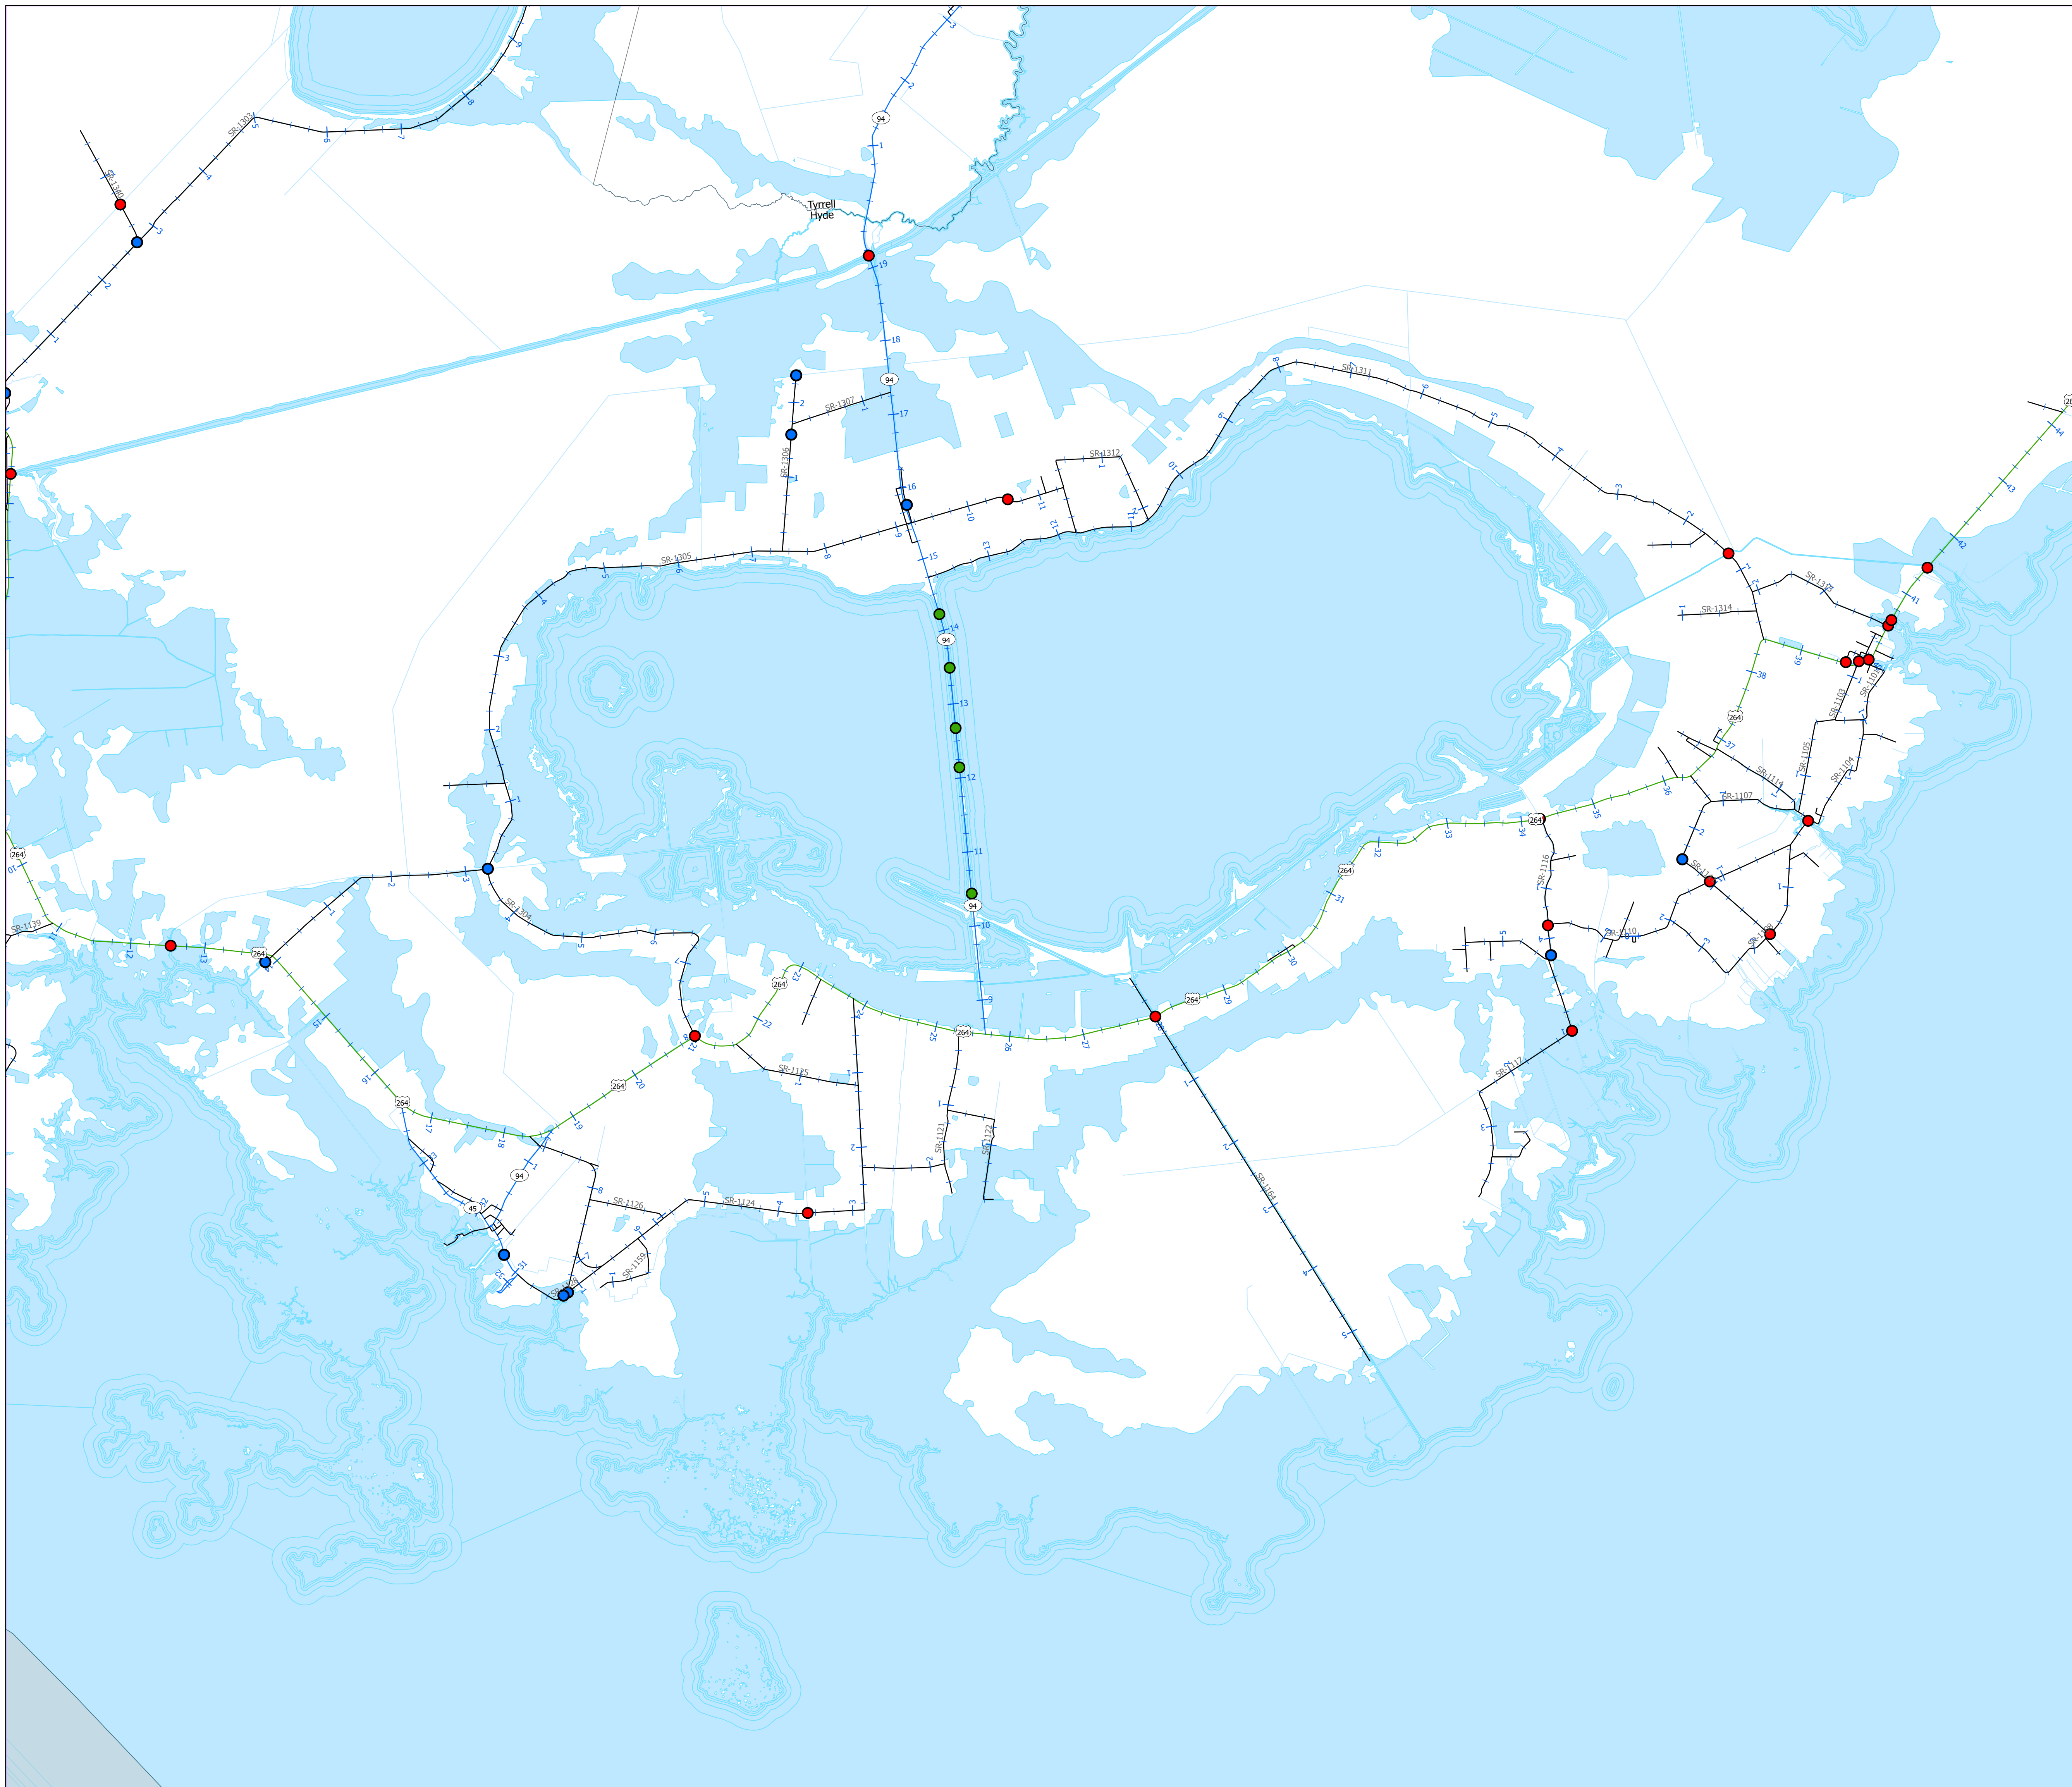

Division 1 Atlas Milepost Map

Page: D4

- Legend**
- BRIDGE
 - CULVERT
 - PIPE
 - Interstate
 - US Route
 - NC Route
 - Secondary Route
 - Ramps
 - County Boundary

Routes are hatched every 0.25 miles and are labeled every mile.
Only routes over one mile have hatching.
Maps last updated: June, 2024